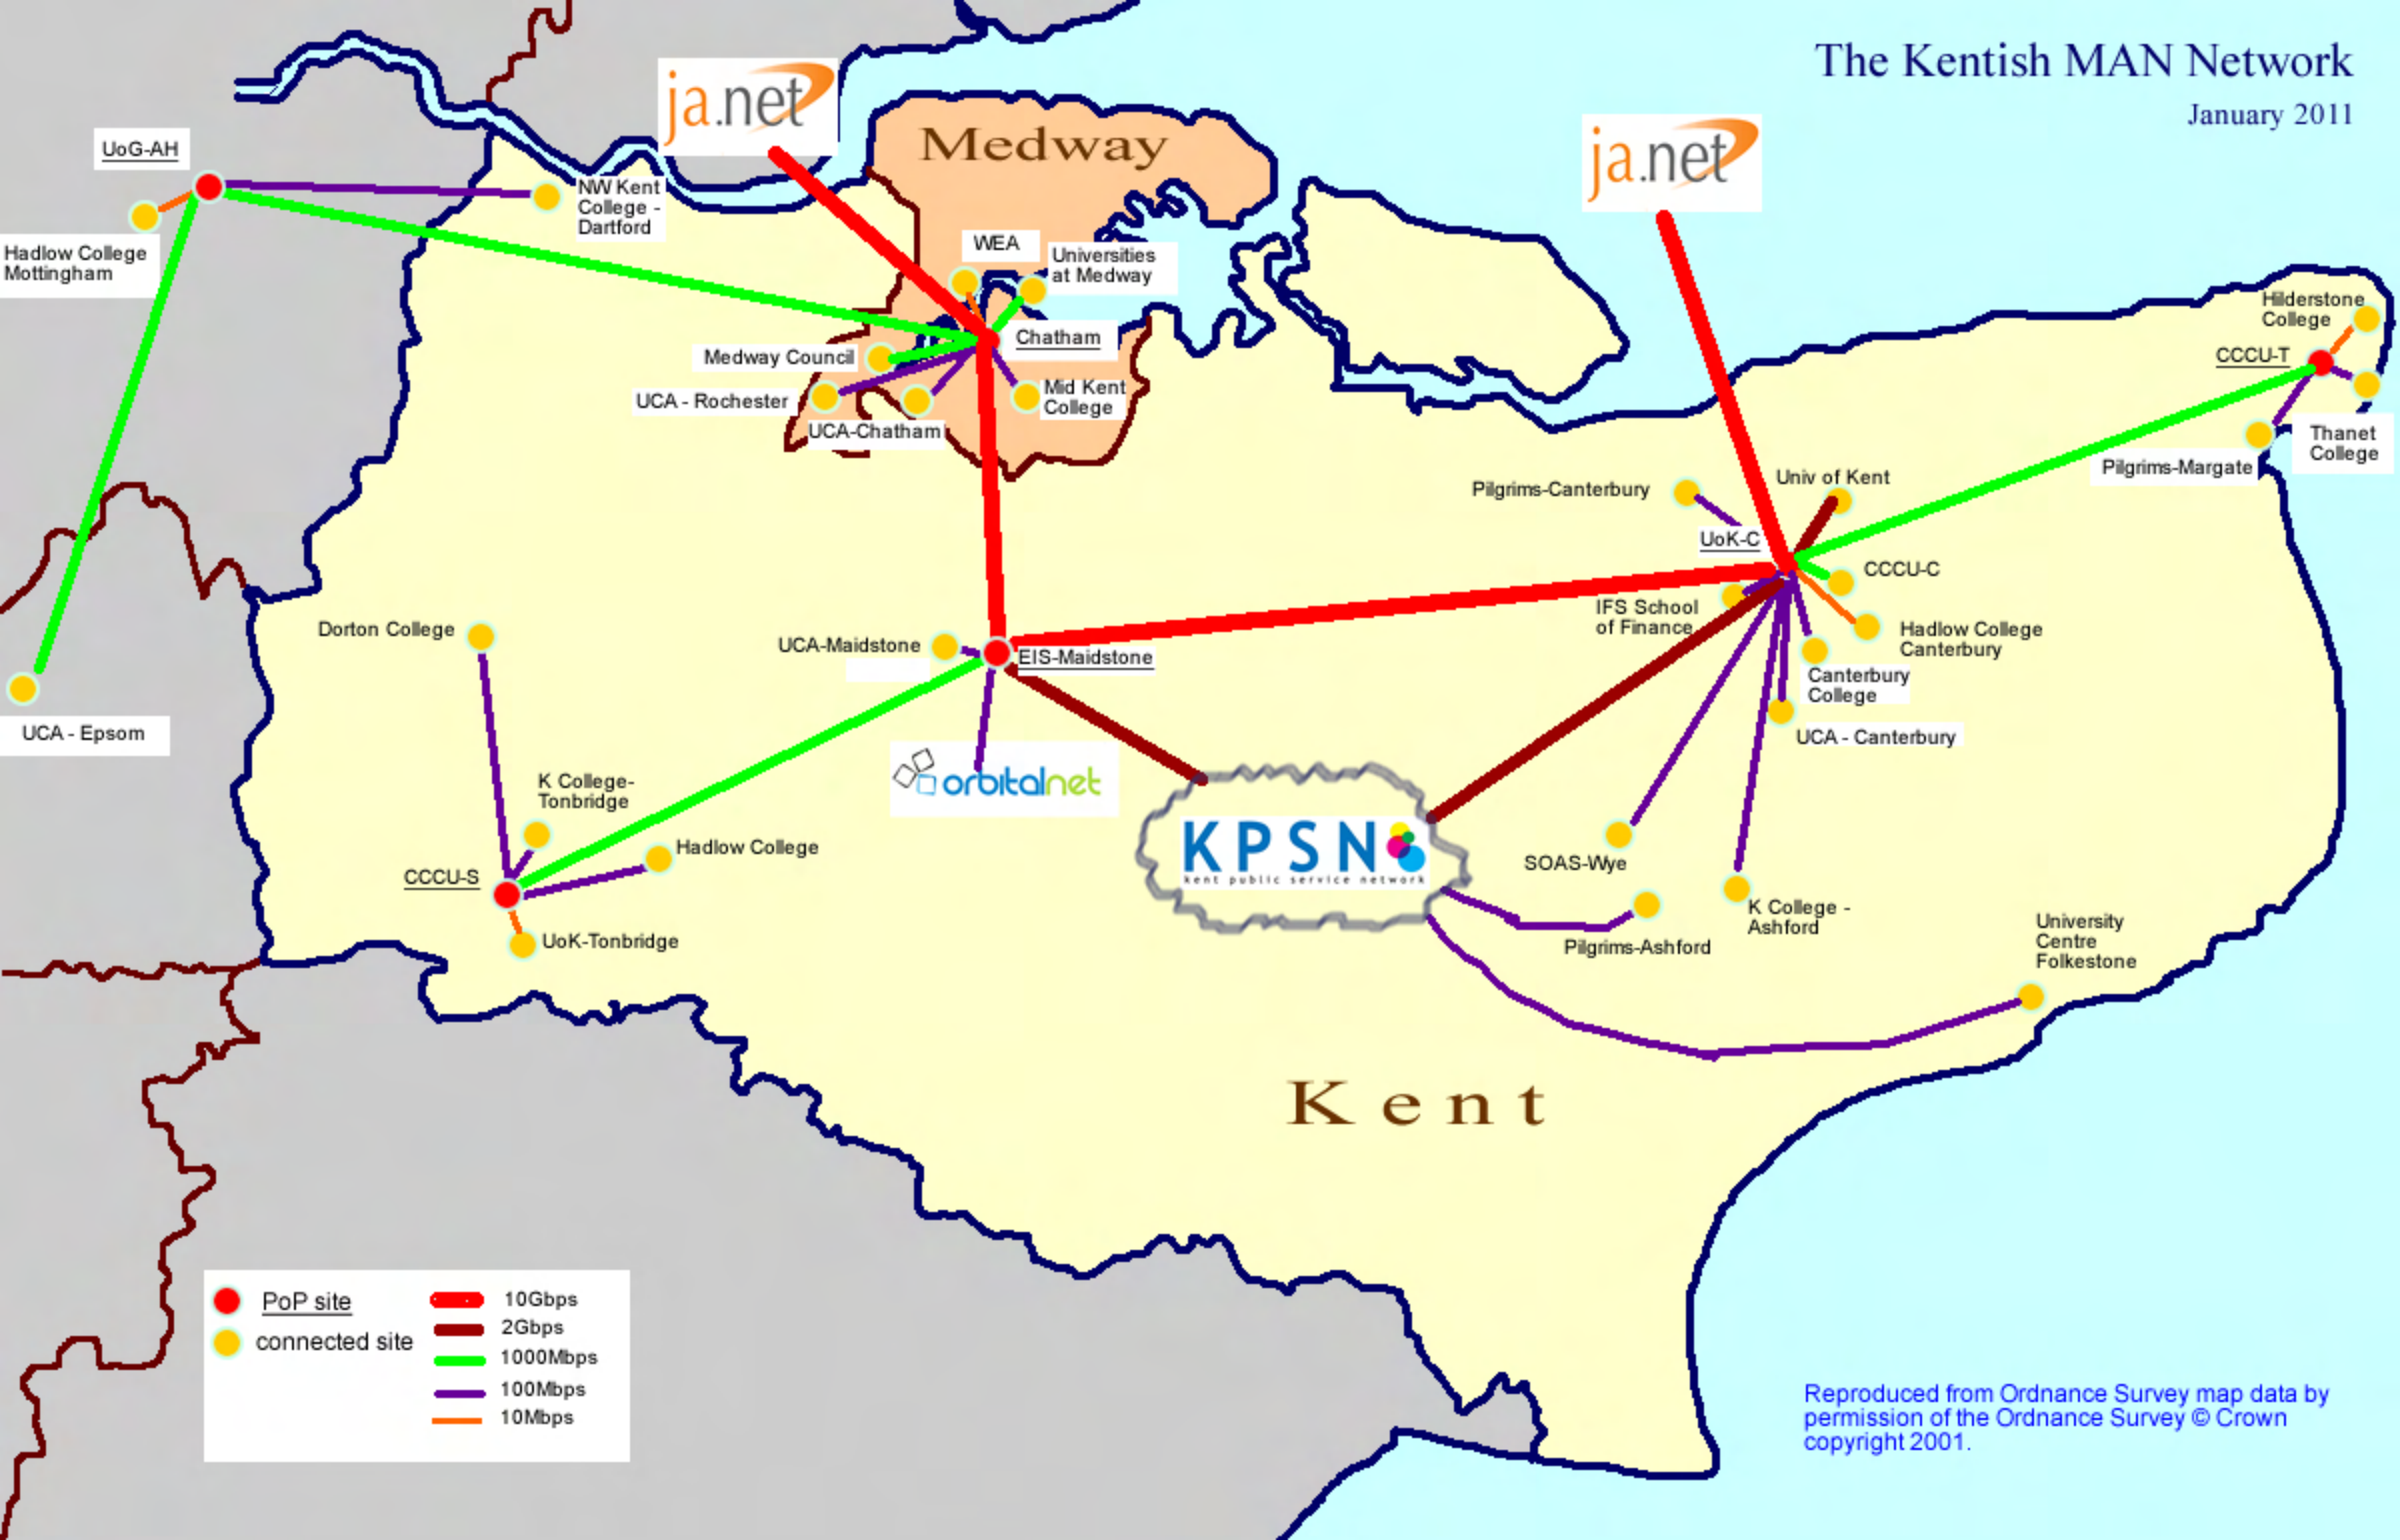

The Kentish MAN Network

January 2011

● PoP site	— 10Gbps
● connected site	— 2Gbps
	— 1000Mbps
	— 100Mbps
	— 10Mbps

Reproduced from Ordnance Survey map data by permission of the Ordnance Survey © Crown copyright 2001.